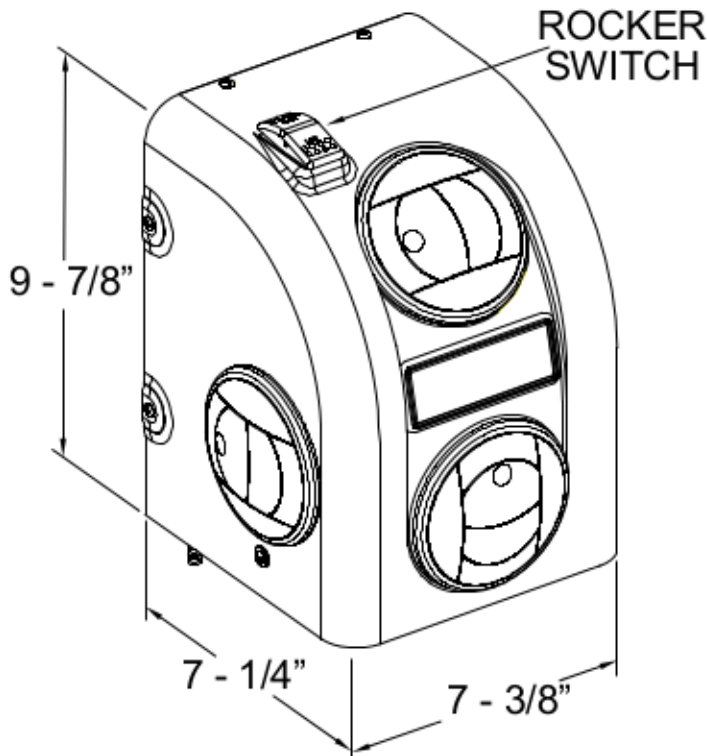

H-400012 - SANTA FE FLOOR MOUNT AUXILIARY HEATER

- Hydronic – heats from engine coolant
- Glass-filled nylon case
- Heavy duty long life motor
- Mounting studs and hose connections at rear
- Compact design
- Built-in two-speed fan control switch
- Durable tube/fin core design
- Motor is internally grounded
- MFA132 - mounting bracket (sold separately)